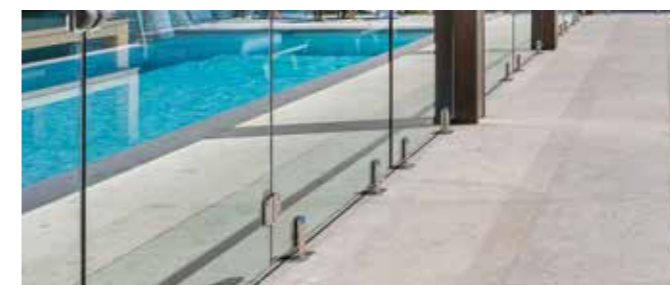

Wire Balustrade
A wire balustrade consists of a series of tensioned 316 grade stainless steel wires connected either vertically, horizontally or in a zig zag pattern.

Spigot
A round or square stainless steel spigot is attached to a platform and fitted with toughened glass to achieve a simplistic finish, available in mirror or satin finish.

Deck Mount

A square or round marine grade stainless steel spigot is attached to the deck with 12mm toughened glass for a safe and frameless finish. Custom glass panels are available to achieve your desired outcome. Spigots are available in satin or mirror finish.

Channel

A complete frameless system for a minimalist appearance to ensure you integrate with your surroundings. Two systems are available, a mechanical fixed channel or a wet glazed system.

Offset Pool Fencing

Off set pool fencing provides a contemporary finish using Stainless Steel patch fittings. Fittings can be powder coated in a variety of colours.

Core Drilled

The square or round marine grade stainless steel spigot is core drilled directly into a concrete substrate then the toughened glass is fitted for a seamless look including a flush cover plate.